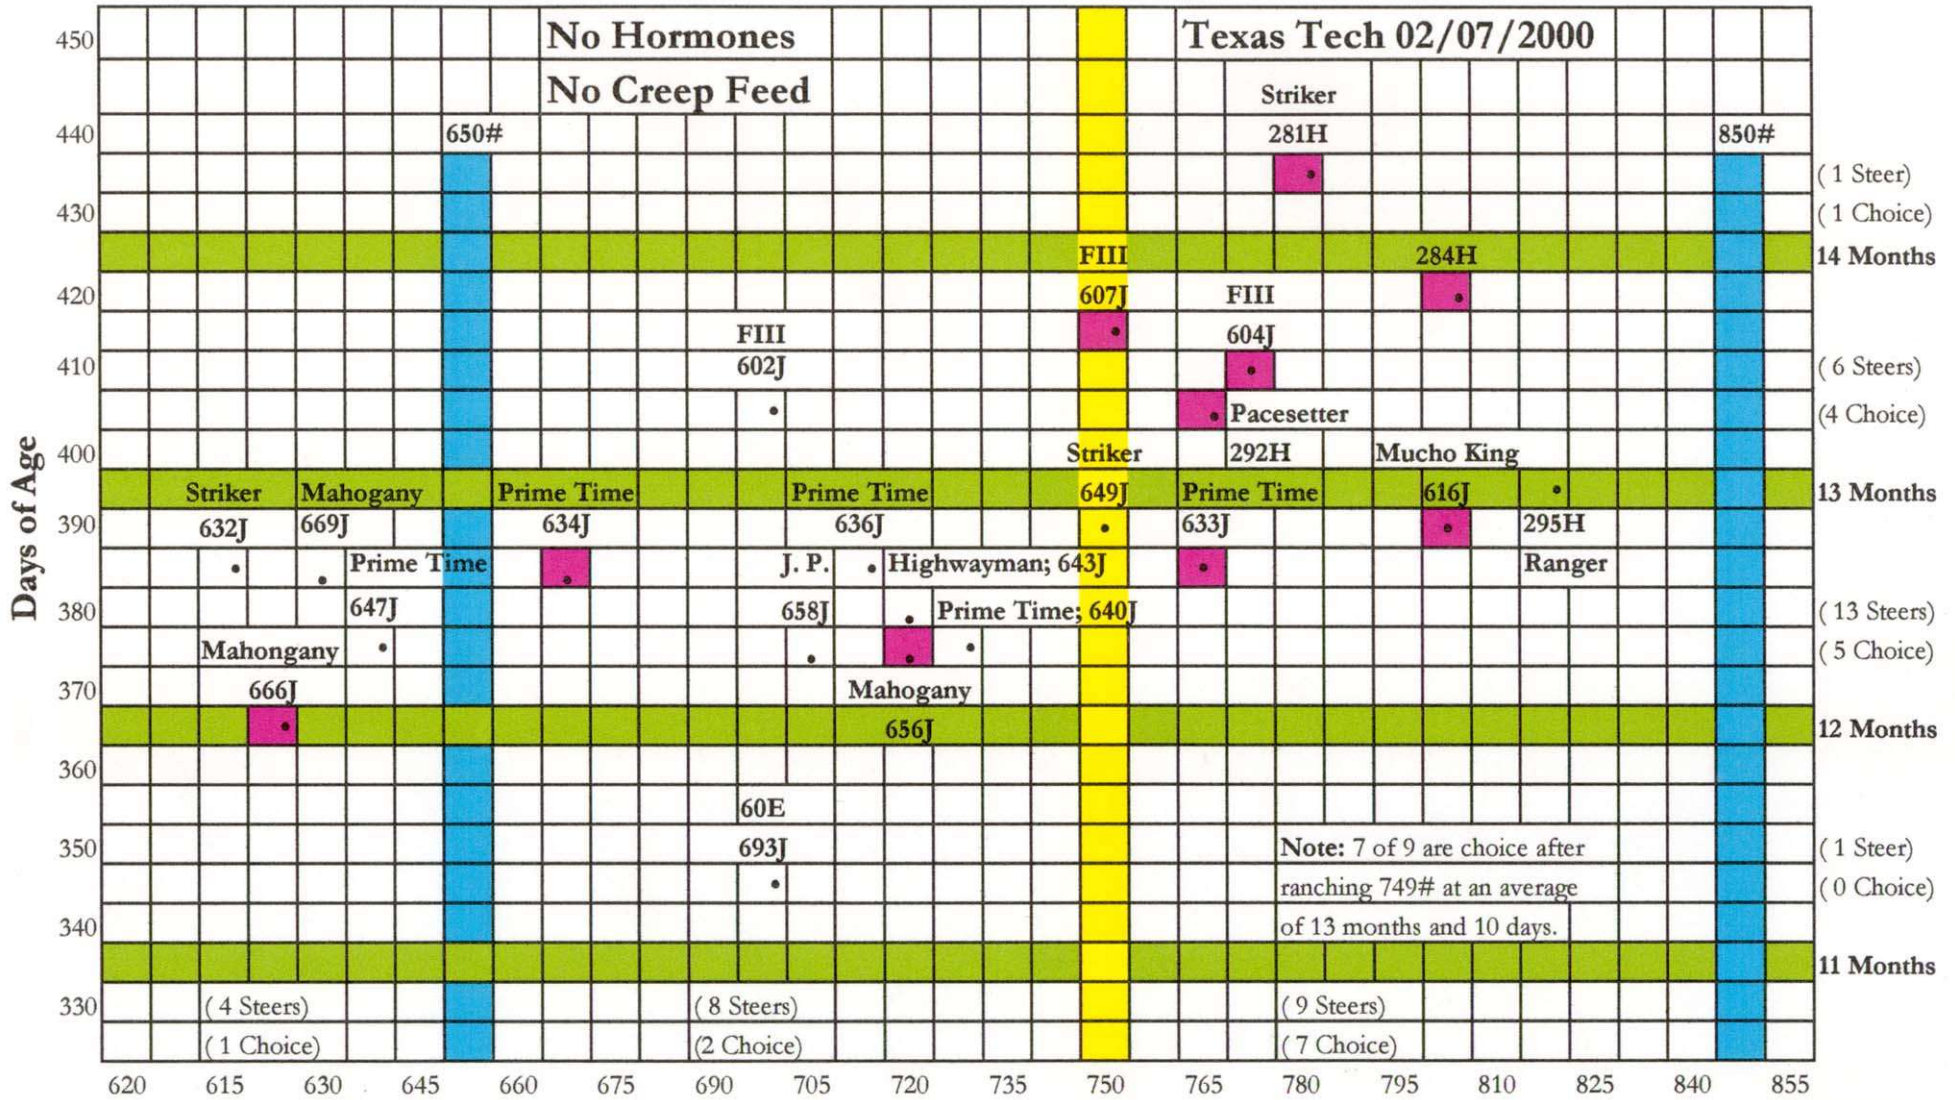

Carcass Feed Lot Test Example

Black Oak 11/20/99